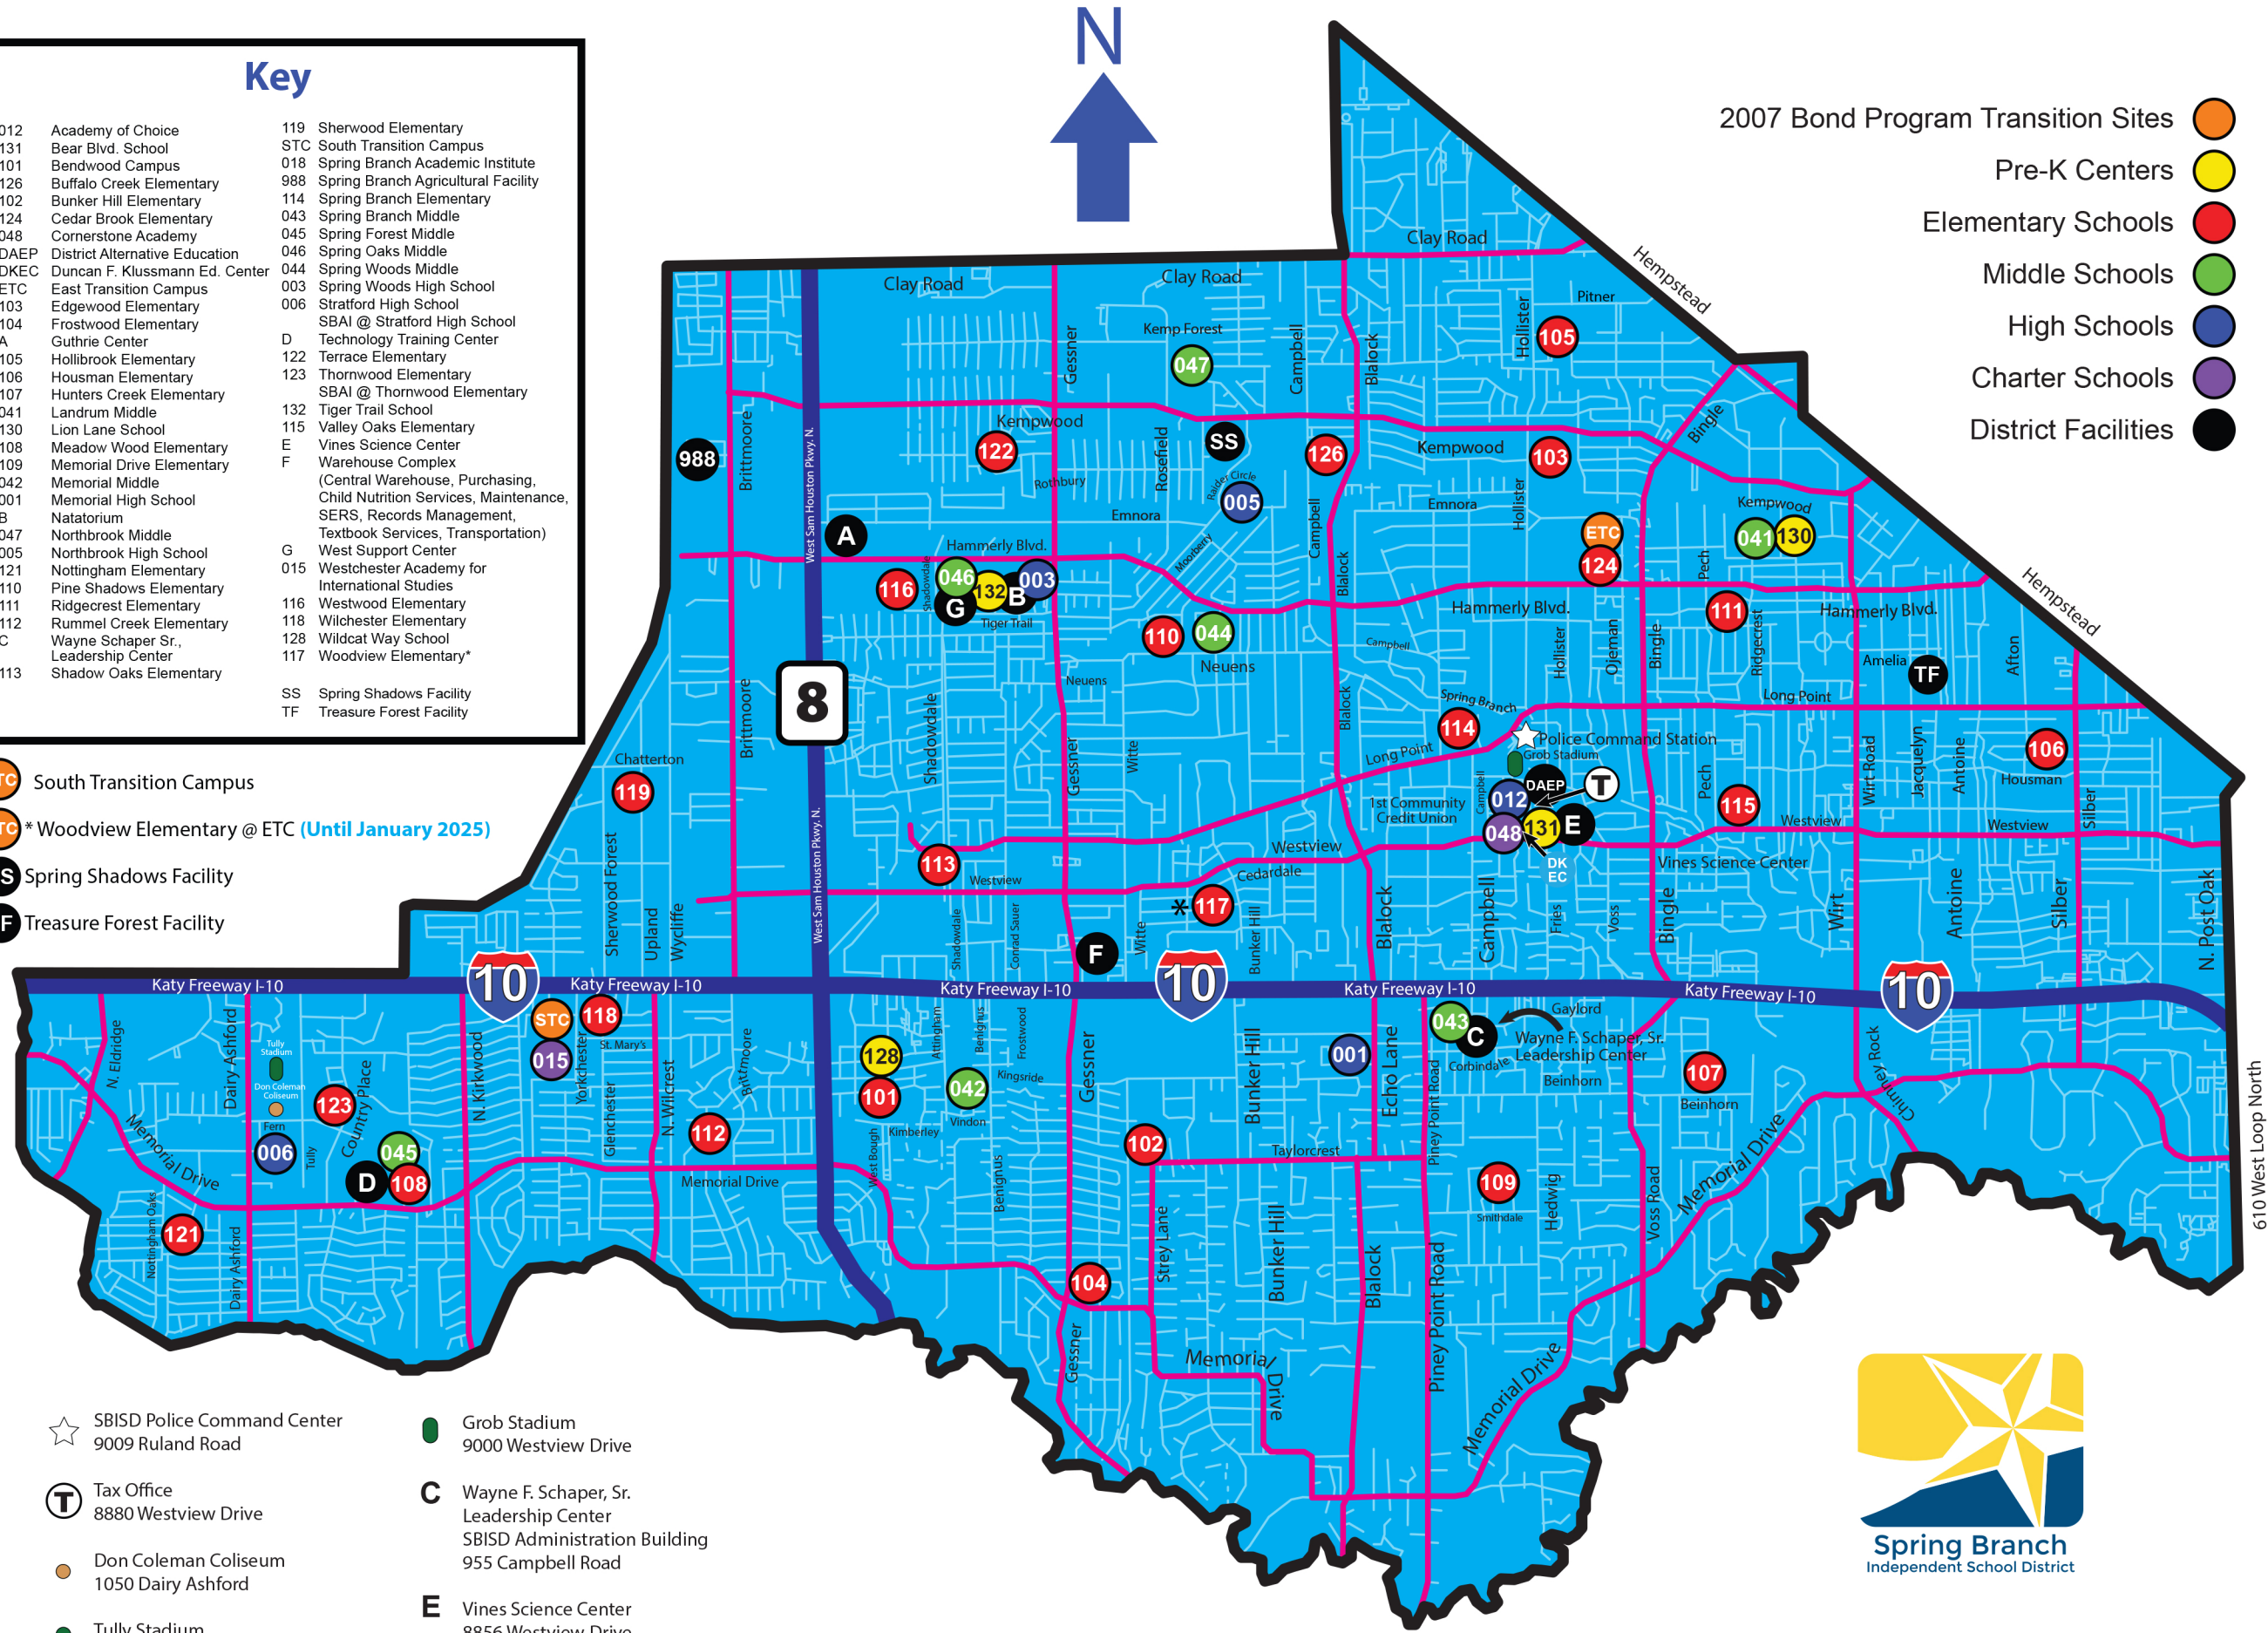

Key

012	Academy of Choice	119	Sherwood Elementary
131	Bear Blvd. School	STC	South Transition Campus
101	Bendwood Campus	018	Spring Branch Academic Institute
126	Buffalo Creek Elementary	988	Spring Branch Agricultural Facility
102	Bunker Hill Elementary	114	Spring Branch Elementary
124	Cedar Brook Elementary	043	Spring Branch Middle
048	Cornerstone Academy	045	Spring Forest Middle
DAEP	District Alternative Education	046	Spring Oaks Middle
DKEC	Duncan F. Klusmann Ed. Center	044	Spring Woods Middle
ETC	East Transition Campus	003	Spring Woods High School
103	Edgewood Elementary	006	Stratford High School
104	Frostwood Elementary		SBAI @ Stratford High School
A	Guthrie Center	D	Technology Training Center
105	Hollibrook Elementary	122	Terrace Elementary
106	Housman Elementary	123	Thornwood Elementary
107	Hunters Creek Elementary		SBAI @ Thornwood Elementary
041	Landrum Middle	132	Tiger Trail School
130	Lion Lane School	115	Valley Oaks Elementary
108	Meadow Wood Elementary	E	Vines Science Center
109	Memorial Drive Elementary	F	Warehouse Complex (Central Warehouse, Purchasing, Child Nutrition Services, Maintenance, SERS, Records Management, Textbook Services, Transportation)
042	Memorial Middle	G	West Support Center
001	Memorial High School	015	Westchester Academy for International Studies
B	Natorium	116	Westwood Elementary
047	Northbrook Middle	118	Wilchester Elementary
005	Northbrook High School	128	Wildcat Way School
121	Nottingham Elementary	117	Woodview Elementary*
110	Pine Shadows Elementary		
111	Ridgecrest Elementary		
112	Rummel Creek Elementary		
C	Wayne Schaper Sr., Leadership Center		
113	Shadow Oaks Elementary		
		SS	Spring Shadows Facility
		TF	Treasure Forest Facility

- STC South Transition Campus
- ETC * Woodview Elementary @ ETC (Until January 2025)
- SS Spring Shadows Facility
- TF Treasure Forest Facility

- 2007 Bond Program Transition Sites
- Pre-K Centers
- Elementary Schools
- Middle Schools
- High Schools
- Charter Schools
- District Facilities